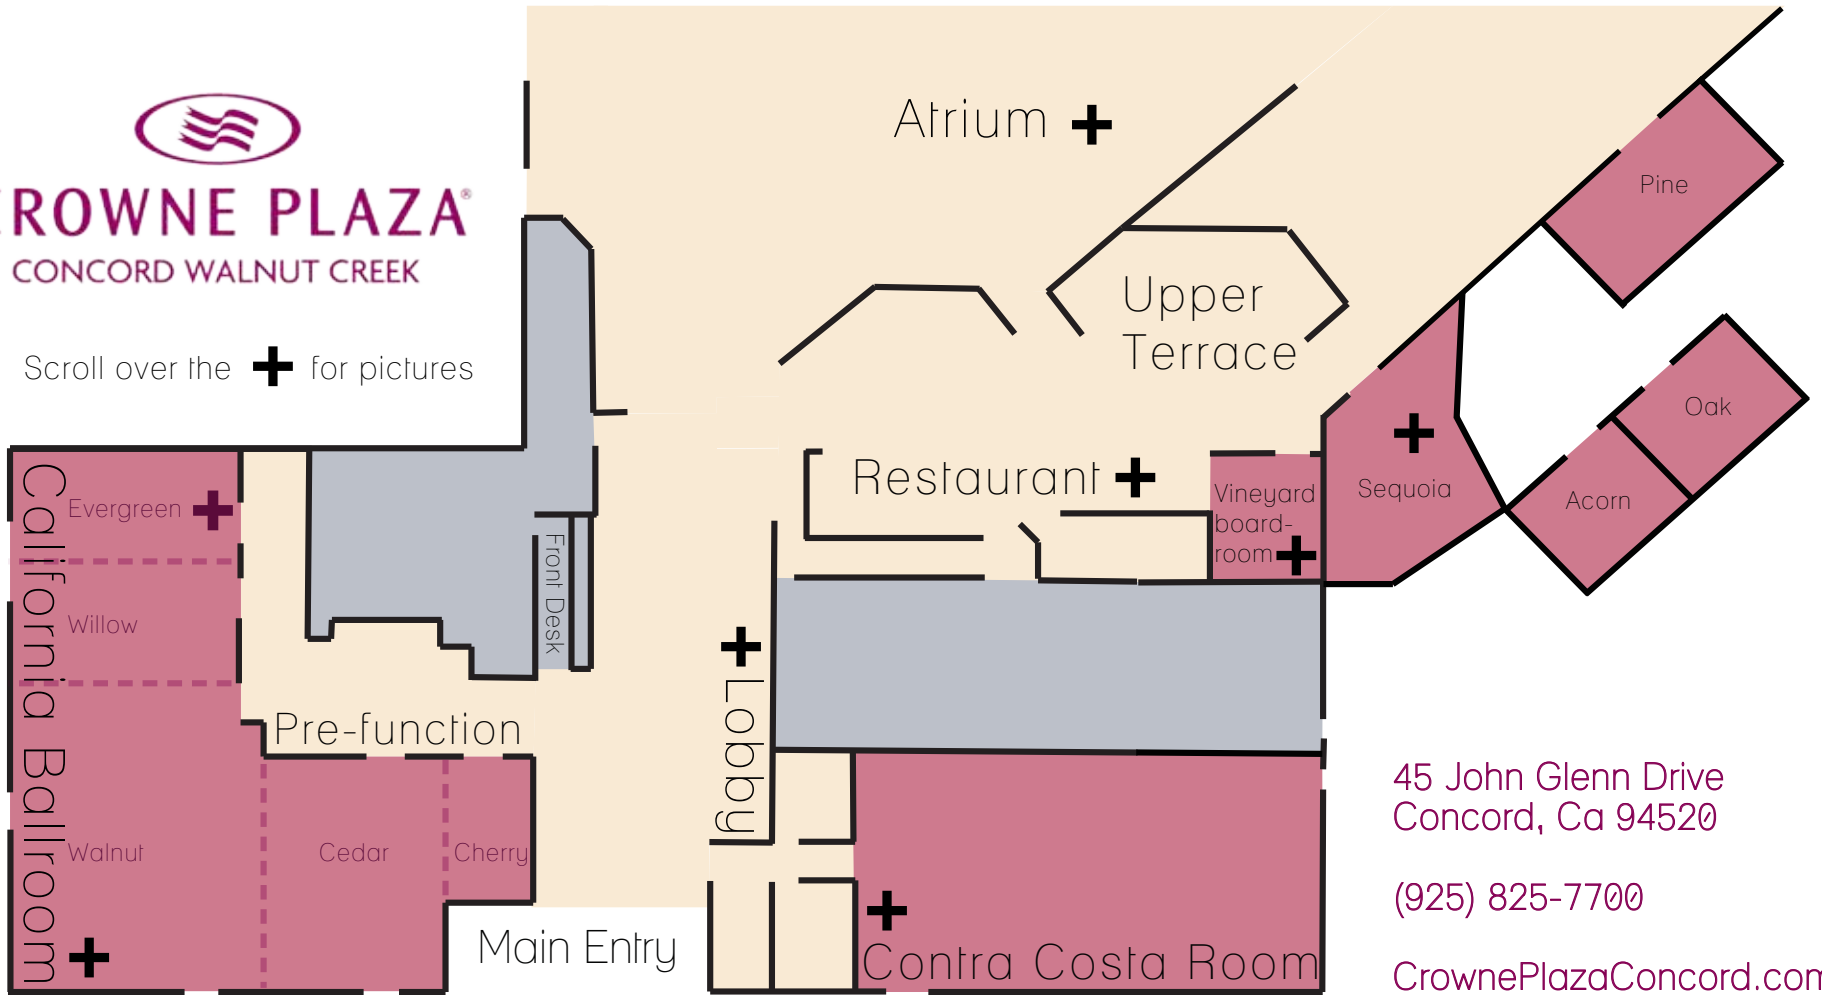

CROWNE PLAZA®

CONCORD WALNUT CREEK

Scroll over the + for pictures

45 John Glenn Drive
Concord, Ca 94520

(925) 825-7700

CrownePlazaConcord.com

	Sq. Ft	L x W	Ceiling Height	Banquet	Theater	Conference	Classroom	U-shape
California Ballroom	6,024	n/a	16'	500	700	n/a	340	n/a
Cedar	1,344	42x32	16'	100	120	n/a	70	30
Willow	840	42x20	16'	60	70	30	50	30
Walnut	2,640	55x48	16'	150	250	n/a	120	50
Evergreen	840	42x20	16'	60	70	30	50	30
Maple	360	24x15	16'	30	30	20	20	n/a
Contra Costa	3,570	42x85	12'	250	360	60	220	80
Pine	624	24x26	8'	50	50	20	30	28
Sequoia	1,435	41x35	10'-20'	n/a	n/a	n/a	40	n/a
Acorn	696	29x24	8'	40	50	24	30	24
Upper Terrace	1,813	22x16	37'	n/a	n/a	12	n/a	12
Atrium	6,122	n/a	37'	300	n/a	n/a	n/a	n/a
Vineyard Boardroom	308	22x14	16'	n/a	n/a	15	n/a	n/a
Oak	264	24x11	8'	n/a	n/a	12	n/a	n/a

CROWNE PLAZA[®]

CONCORD WALNUT CREEK

45 John Glenn Drive
Concord, Ca 94520

(925) 825-7700

CrownePlazaConcord.com

Scroll over the **+** for pictures