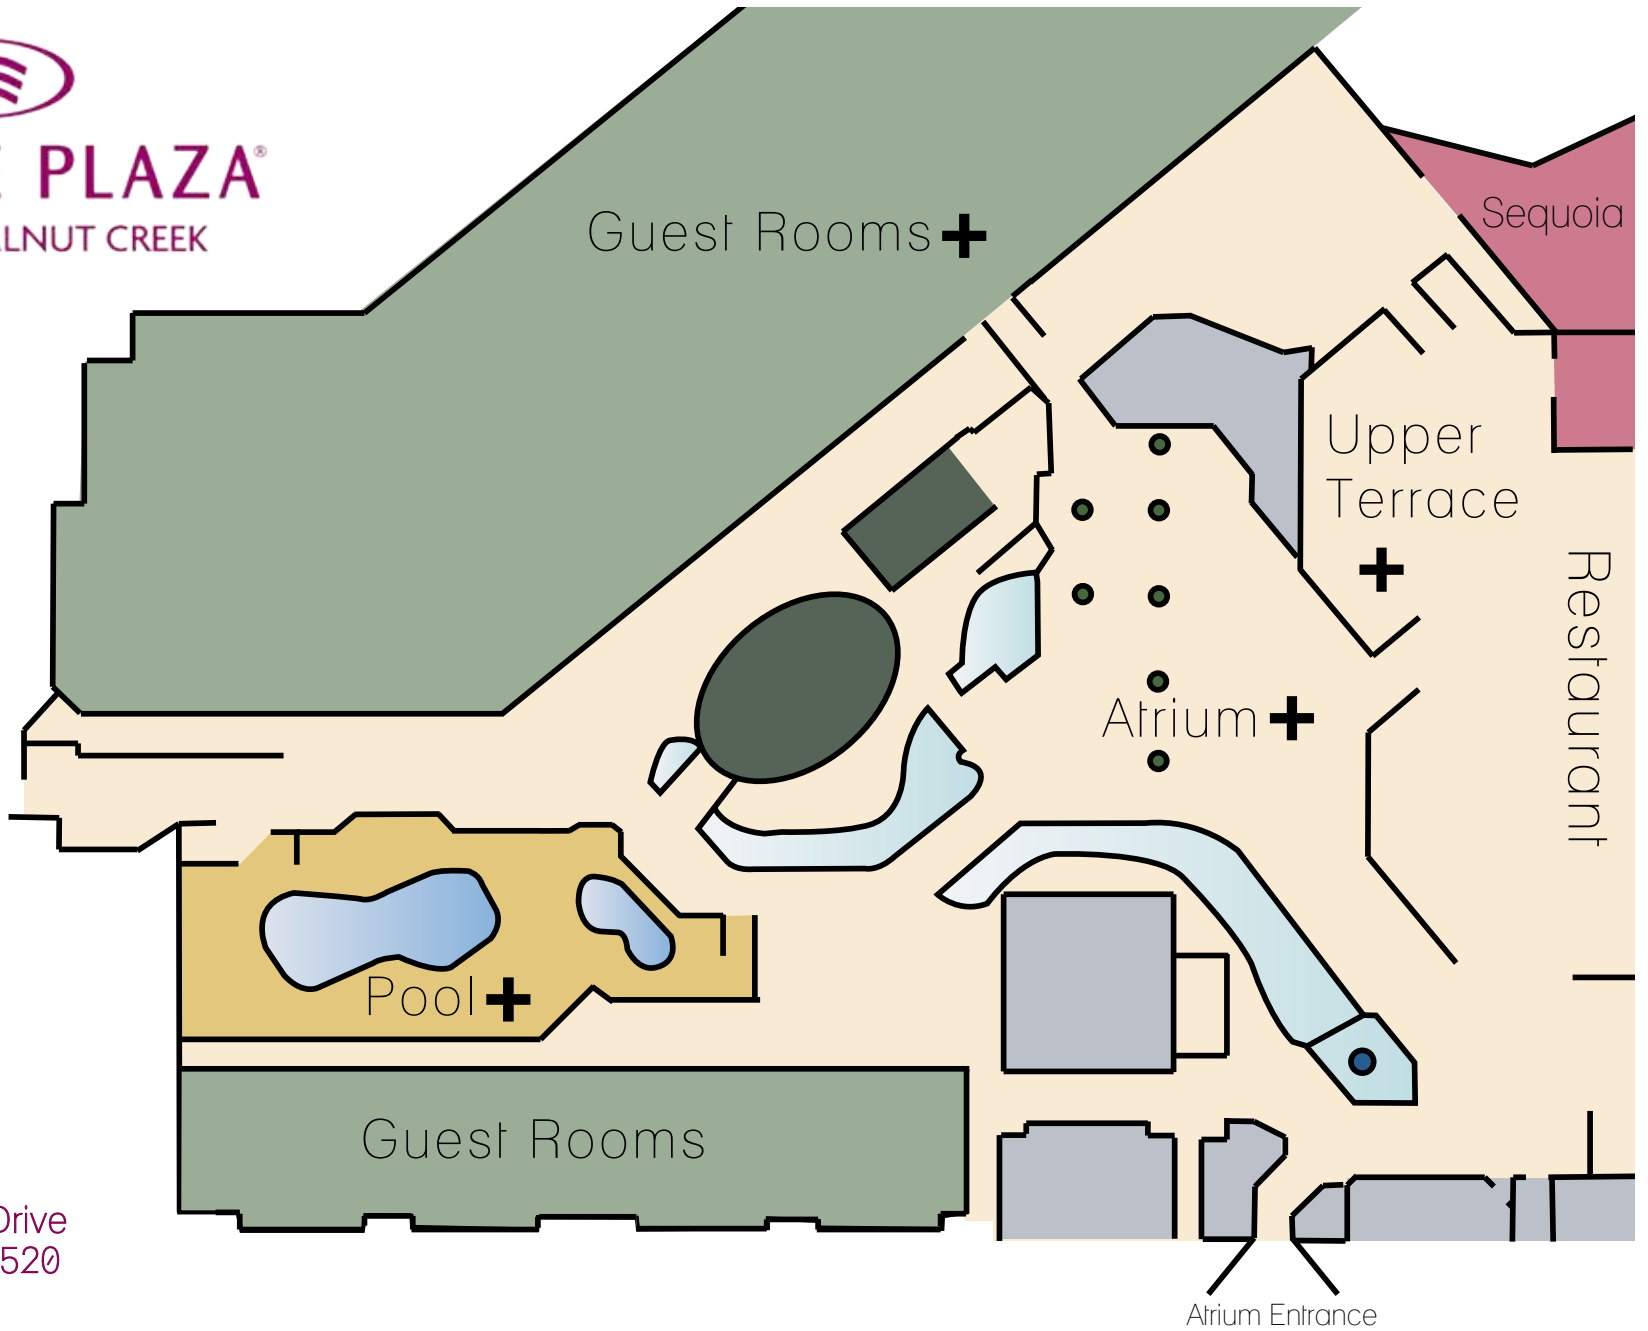

CROWNE PLAZA
CONCORD WALNUT CREEK

45 John Glenn Drive
Concord, Ca 94520

(925) 825-7700

CrownePlazaConcord.com